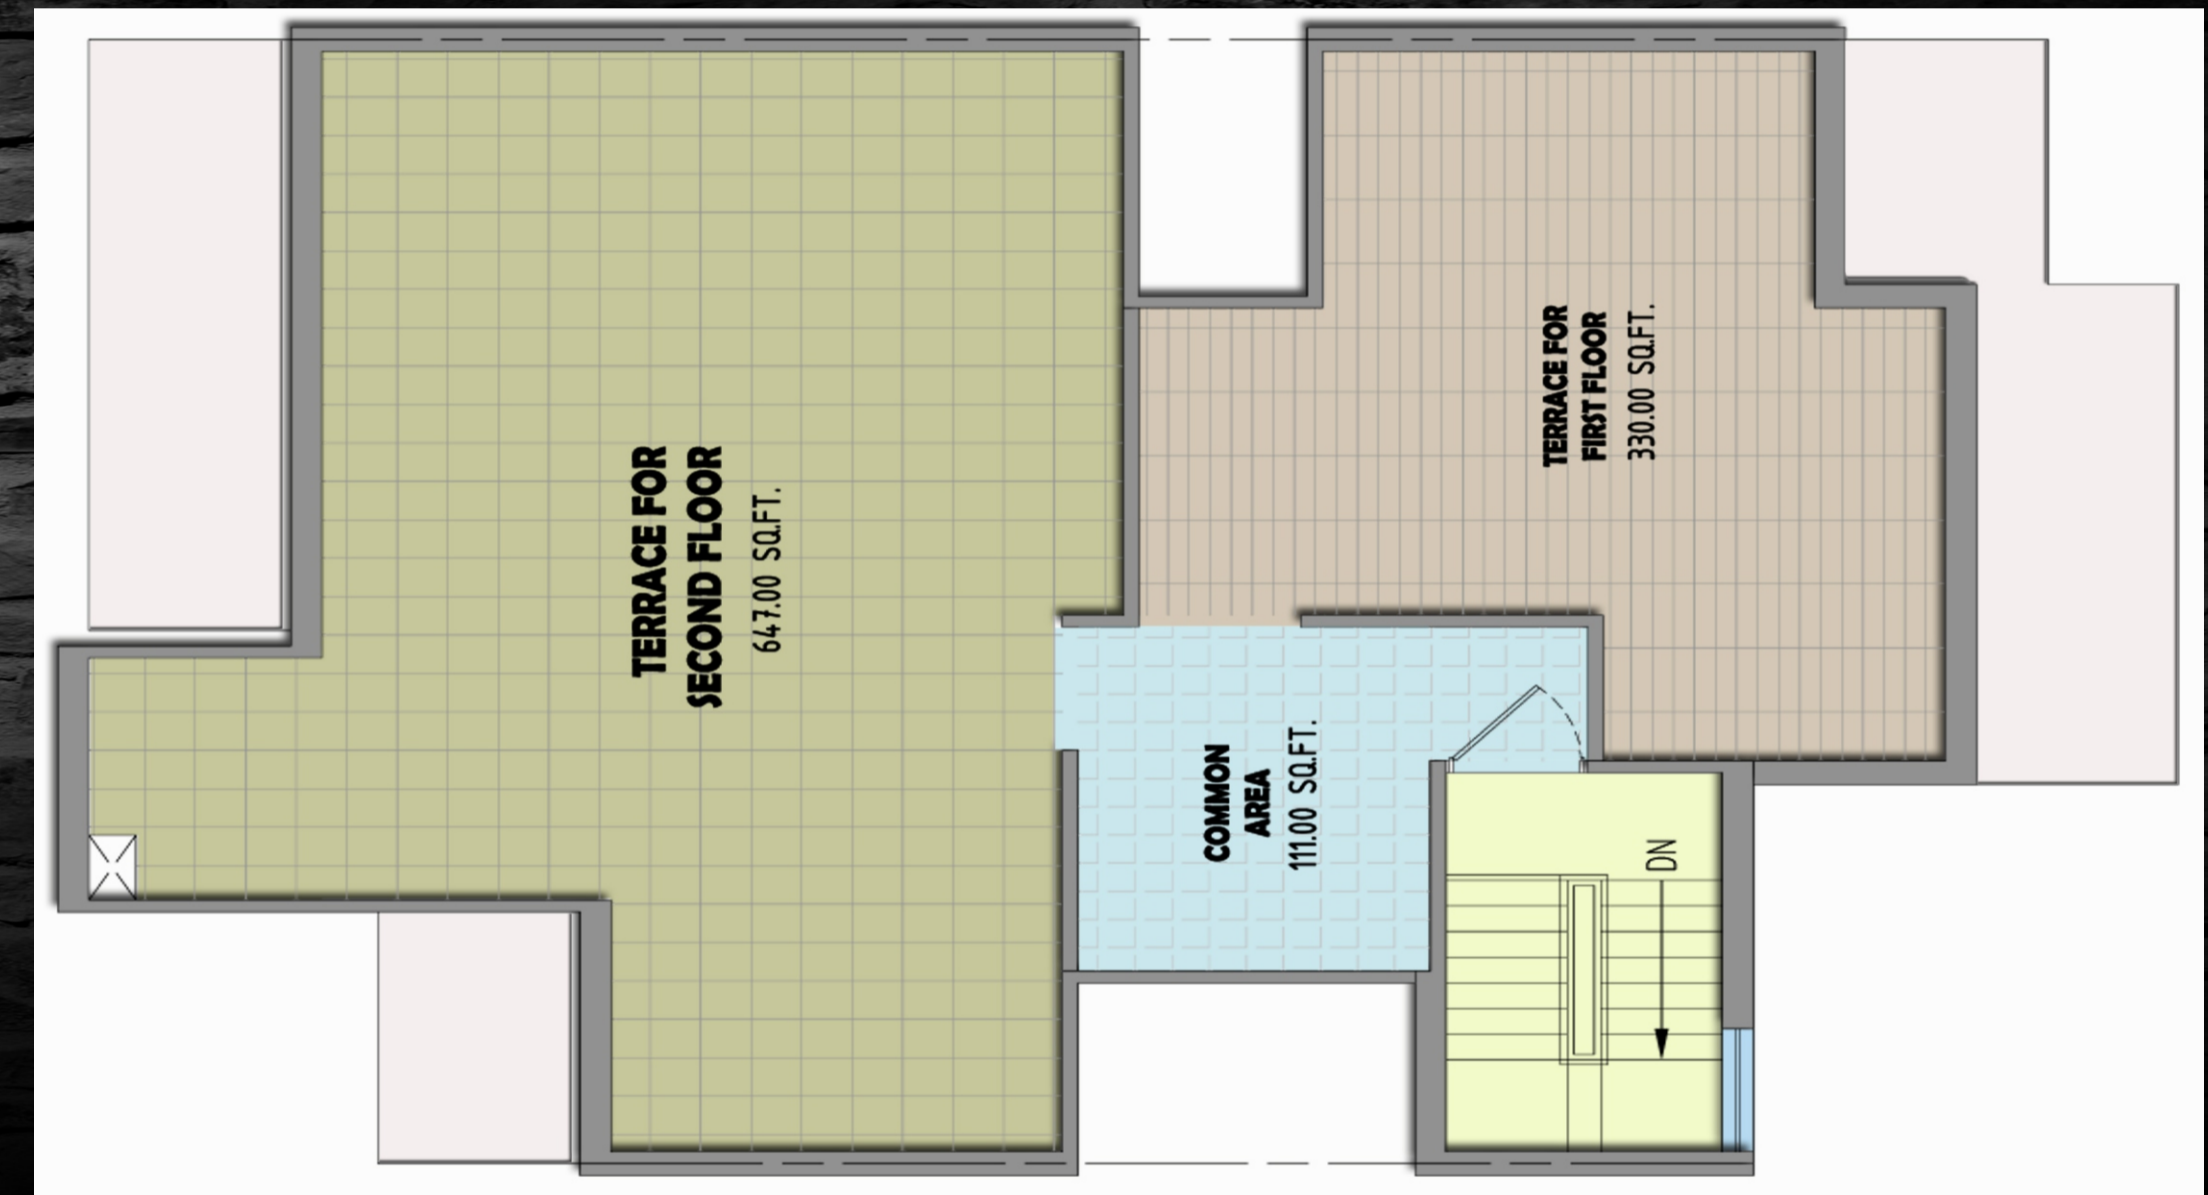

OMEGA - 300 sq yds
TERRACE

FIRST FLOOR AREA	367 sq ft
SECOND FLOOR AREA	684 sq ft
COMMON AREA	111 sq ft
TOTAL AREA	1162 sq ft

HOMEVILLE
EXCLUSIVE FLOORS

TERRACE LAYOUT