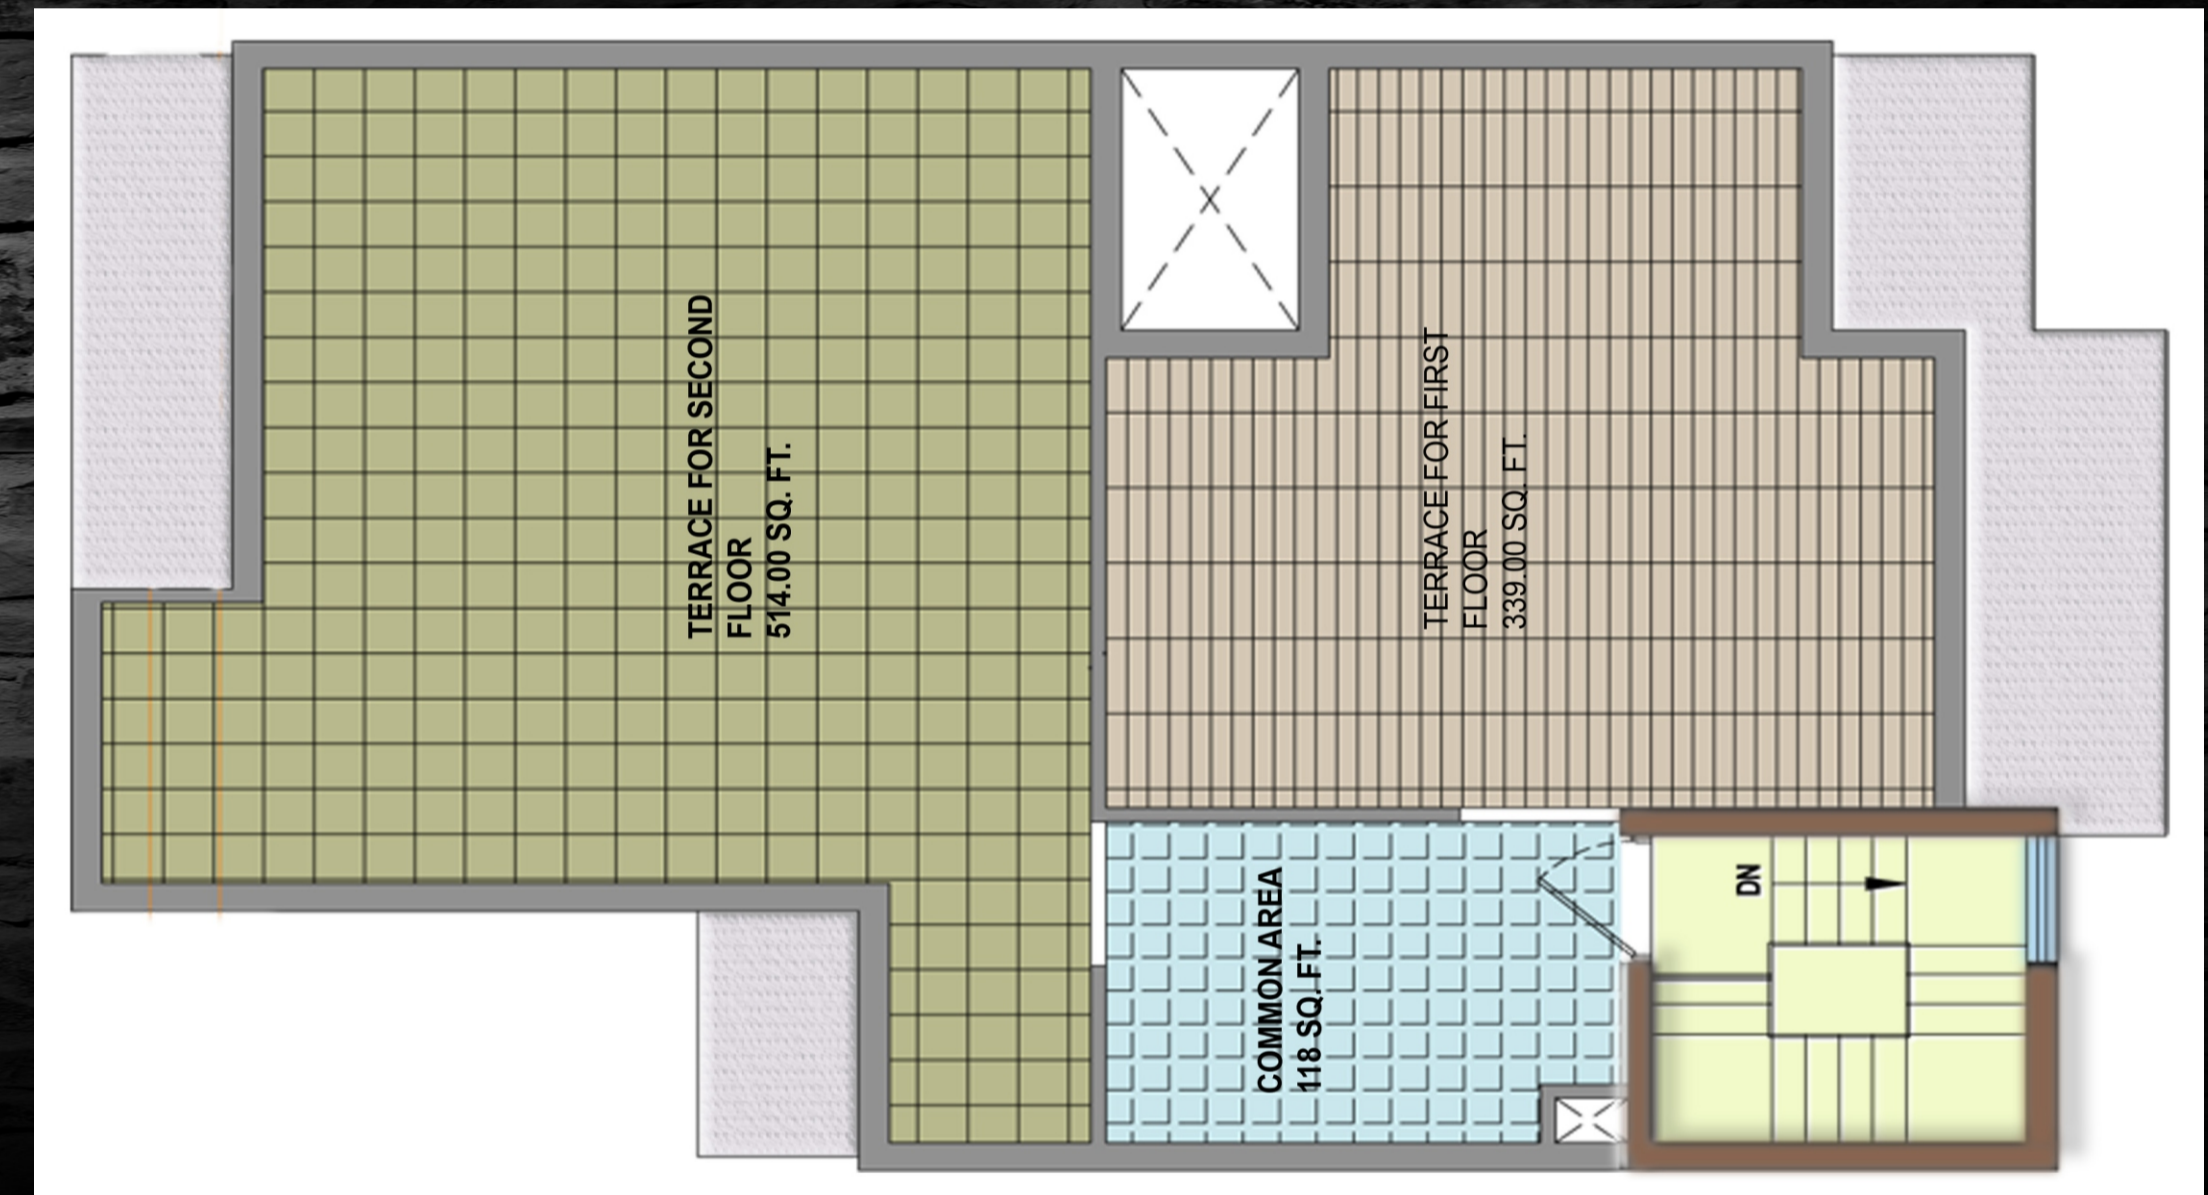

**BETA - 250 sq yds**  
TERRACE

FIRST FLOOR AREA	378 sq FT
SECOND FLOOR AREA	553 sq FT
COMMON AREA	118 sq FT
TOTAL AREA	1049 sq FT

**HOMEVILLE**  
EXCLUSIVE FLOORS

**TERRACE LAYOUT**