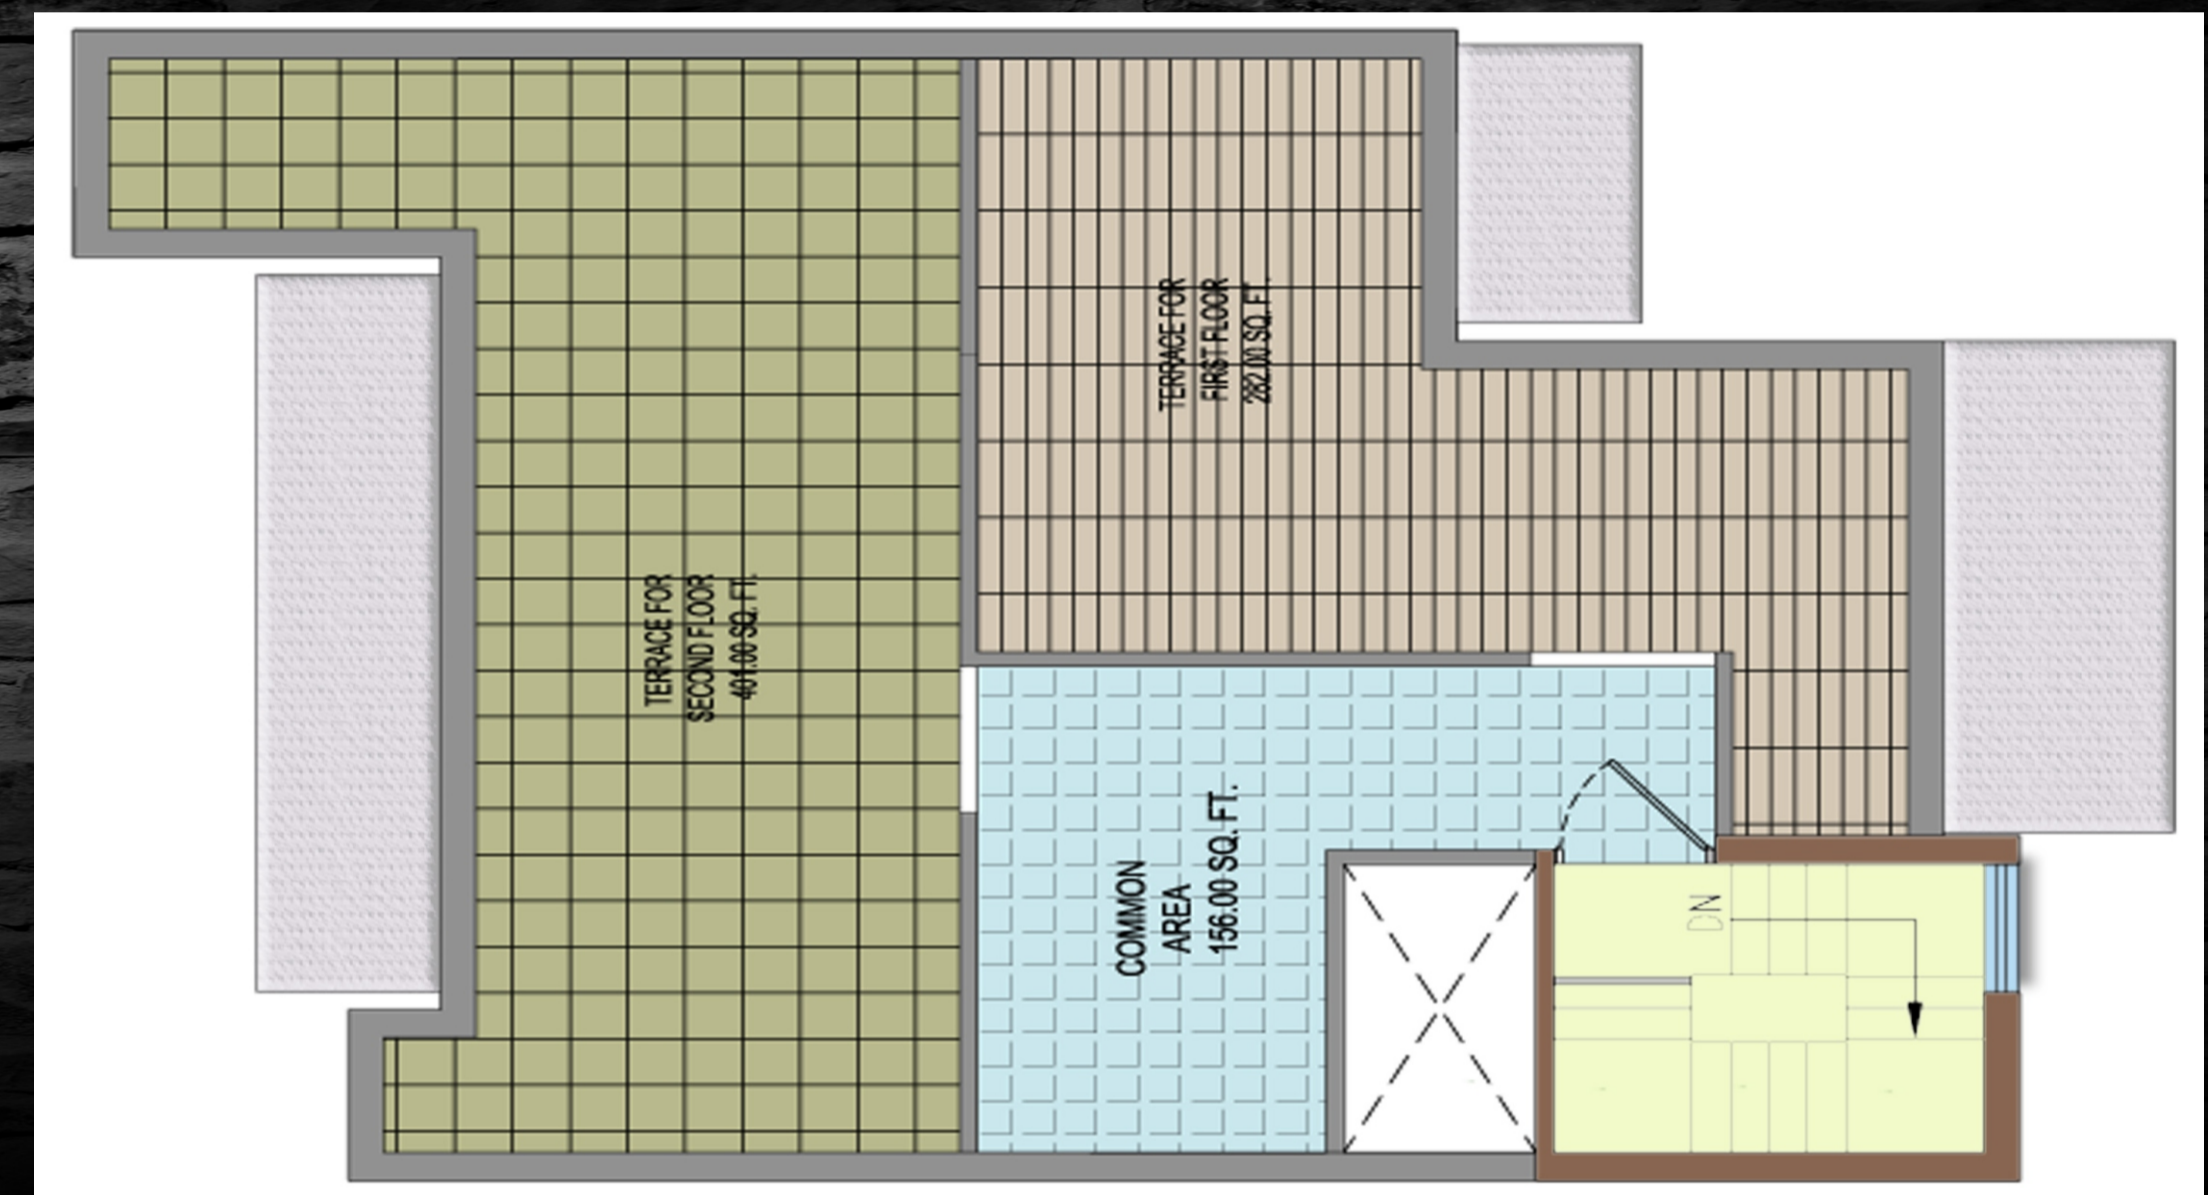

ALPHA - 200 sq yds
TERRACE

FIRST FLOOR AREA	334 SQ FT
SECOND FLOOR AREA	453 SQ FT
COMMON AREA	156 SQ FT
TOTAL AREA	943 SQ FT

HOMEVILLE
EXCLUSIVE FLOORS

TERRACE LAYOUT